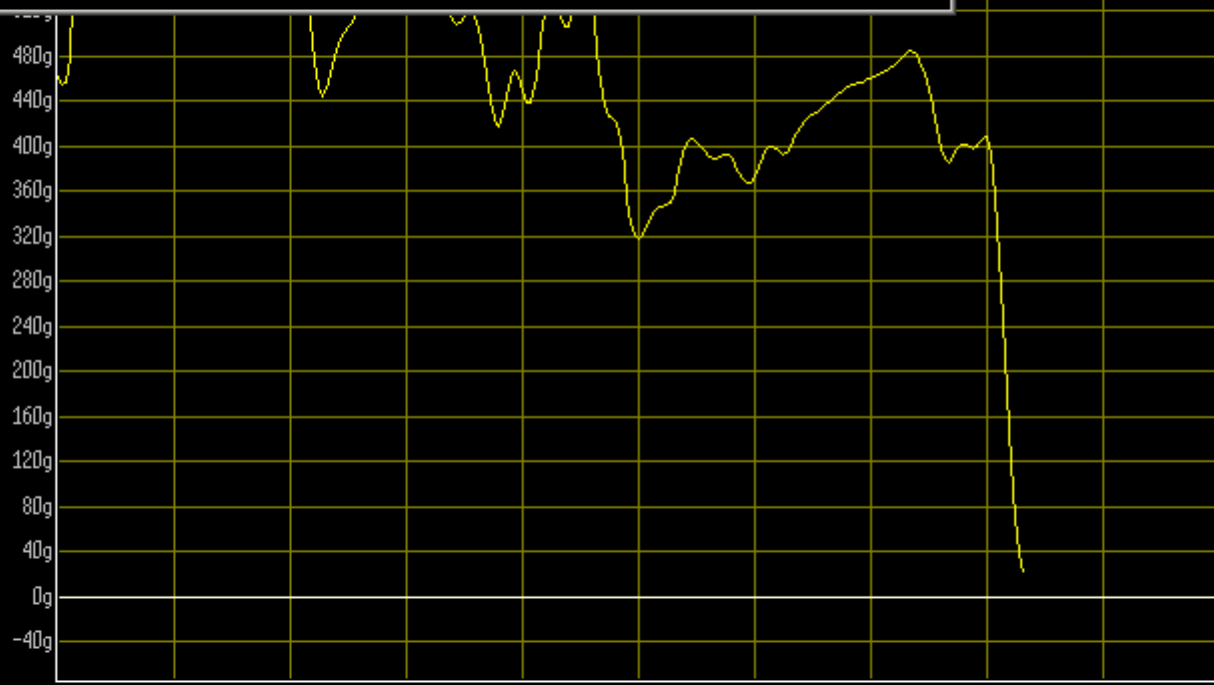

Device found at COM1 running 9600baud

mmScale

>Change this text in Graph Options<

StepTime: 33,333ms

SampleNr: 305

Time

- Graph 1 Clear
- Graph 2 Clear
- Graph 3 Clear
- Graph 4 Clear
- Graph 5 Clear

Clear all graph's

Start autotransmit (SG)

Offset

Counts

Device: 6810
 Firmware: ver.0300
 COM1 @ 9600 baud

Find Device

N +00001

TRIGGER PAUSE STOP RUN RESET

N +00012.

StepTime: 33,333ms
 SampleNr: 283

- Graph 1 Clear
- Graph 2 Clear
- Graph 3 Clear
- Graph 4 Clear
- Graph 5 Clear

Clear all graph's
Start autotransmit (SG)

Offset
Counts

Device: 6810
 Firmware: ver.0300
 COM1 @ 9600 baud

Find Device

N +00012.

TRIGGER PAUSE STOP RUN RESET