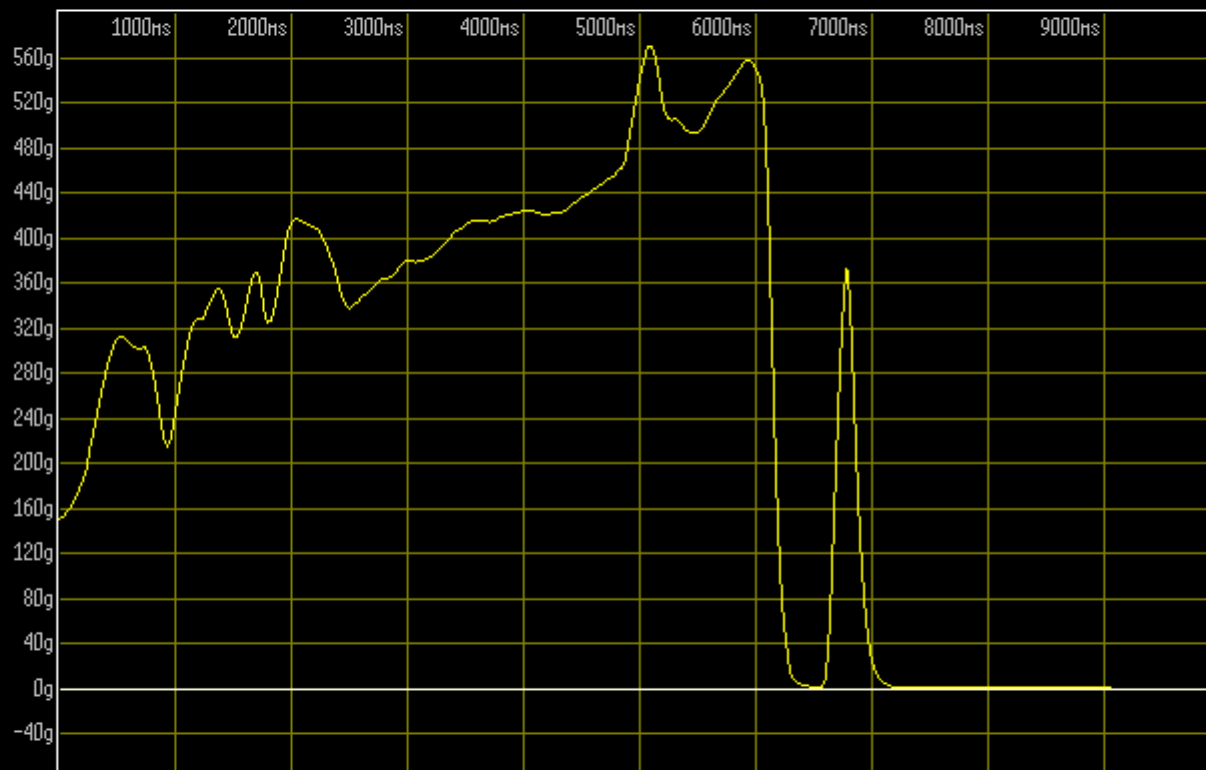

Device found at COM1 running 9600baud

mmScale

>Change this text in Graph Options<

StepTime: 33,333ms

SampleNr: 305

Time

- Graph 1 Clear
- Graph 2 Clear
- Graph 3 Clear
- Graph 4 Clear
- Graph 5 Clear

Clear all graph's

Start autotransmit (SG)

Offset

Counts

Device: 6810
 Firmware: ver.0300
 COM1 @ 9600 baud

Find Device

N +00001

TRIGGER PAUSE STOP RUN RESET

N +00012.

StepTime: 33,333ms
 SampleNr: 283

- Graph 1 Clear
- Graph 2 Clear
- Graph 3 Clear
- Graph 4 Clear
- Graph 5 Clear

Clear all graph's
Start autotransmit (SG)

Offset
Counts

Device: 6810
 Firmware: ver.0300
 COM1 @ 9600 baud

Find Device

N +00012.

TRIGGER PAUSE STOP RUN RESET